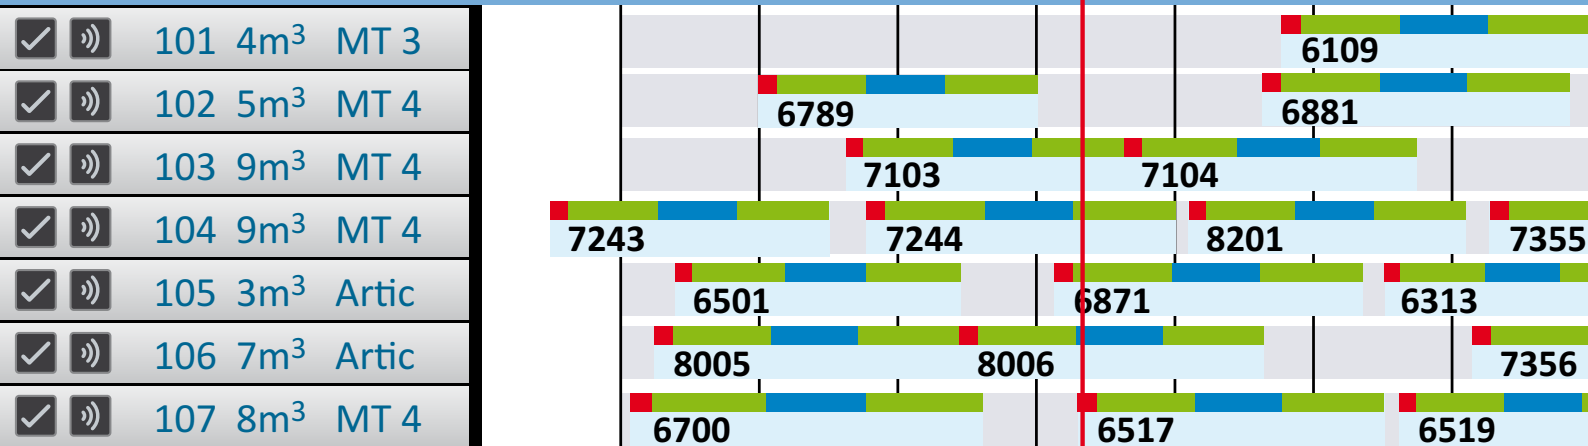

103 - Bedorth