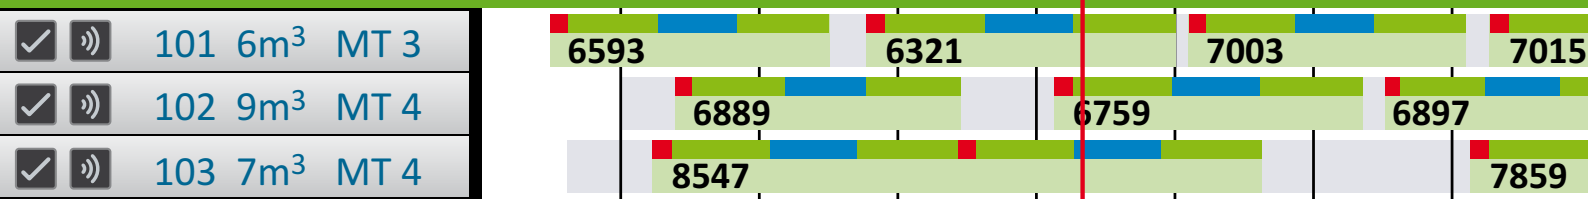

102 - Foleshill