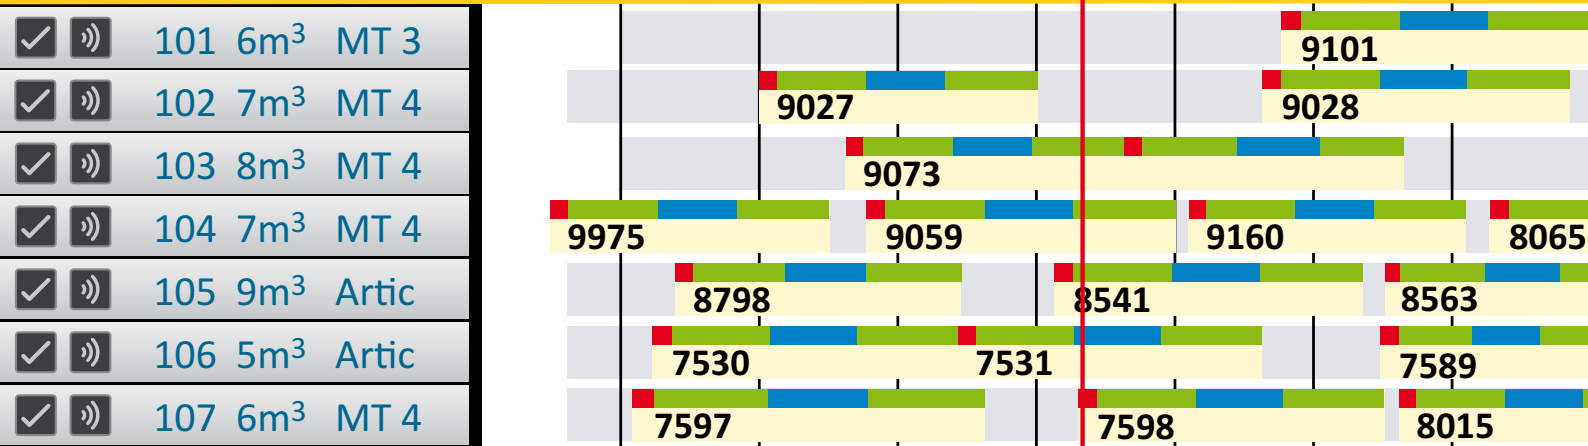

101 - Longford